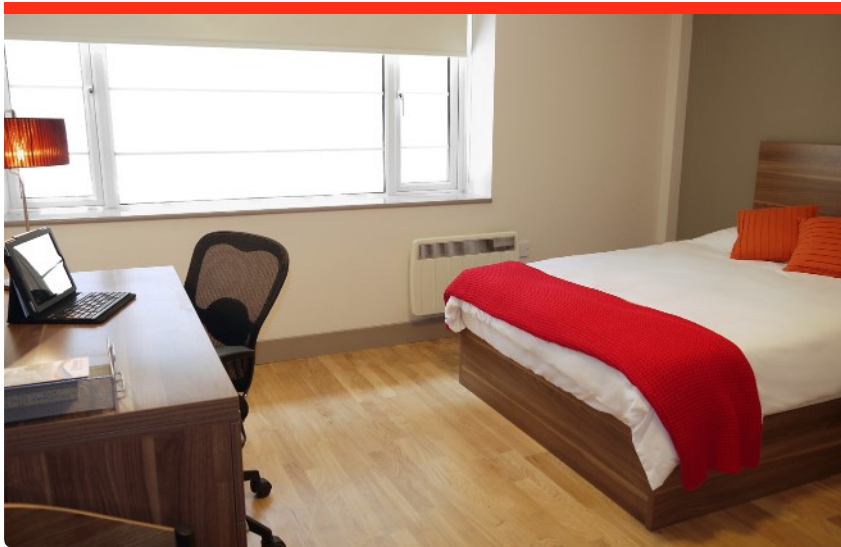

Great Britain - Brighton / Eurocentres - Residence

Britannia Study Residence

Standard bedroom

Standard bedroom

Bathroom

Location

Britannia Study Residence
Mitre House, 150 Western Road, Brighton, BN1 2DD
Phone: +44 1273 201848
Email: bri-accom@eurocentres.com

There is an on-site cafeteria for residents, as well as spacious common areas.

Do women and men live on the same floor? ✓

Cooking facilities ✓
Fully equipped kitchen for each cluster of 8-10 bedrooms.

Fridge ✓

Bedding available ✓

Towels available ✓

Room cleaning ✗

Laundry facilities ✓
There is an additional cost for this.

Wifi/Internet ✓

Phone ✗

TV ✓
In each kitchen and in student lounge.

Air conditioning ✗