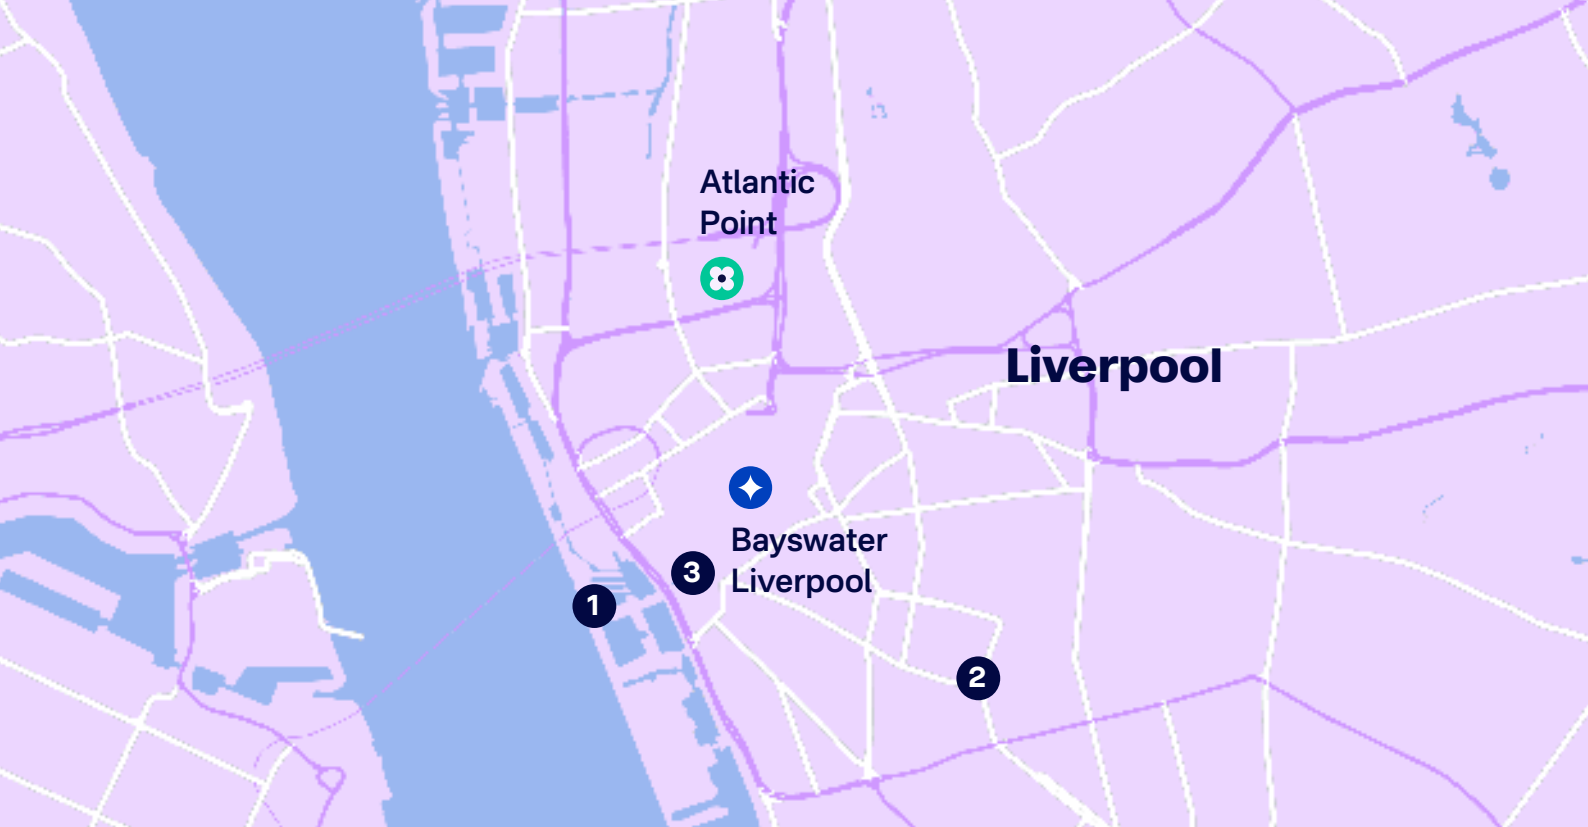

Atlantic Point

Liverpool

Why choose Atlantic Point

- A great price

- 24 hour security on site

- 15 min walk to college

- Short walk to Liverpool City Centre, Liverpool One, and Harbour

The area

Serving the students at John Moore University, this accommodation is close to the city centre so you can enjoy the cafes, bars and restaurants along the waterfront or join other students in the nearby university Area.

Getting around

To the school

15 minutes walk

Bus Pass

Monthly or weekly bus passes for Zone 1&2 are available in all tube stations

From the airport by public transport

Liverpool John Lennon Airport is 40 mins by bus. Buses run every 15 minutes 24/7.

Travel times:

◆ Bayswater Liverpool	15 mins	🚶
① The Waterfront	23 mins	🚶
② The Georgian Quarter	30 mins	🚶
③ Liverpool One	17 mins	🚶

bayswater.ac/london

E-mail us
bookings@bayswater.ac

Telephone
+44 (0)20 7221 7259