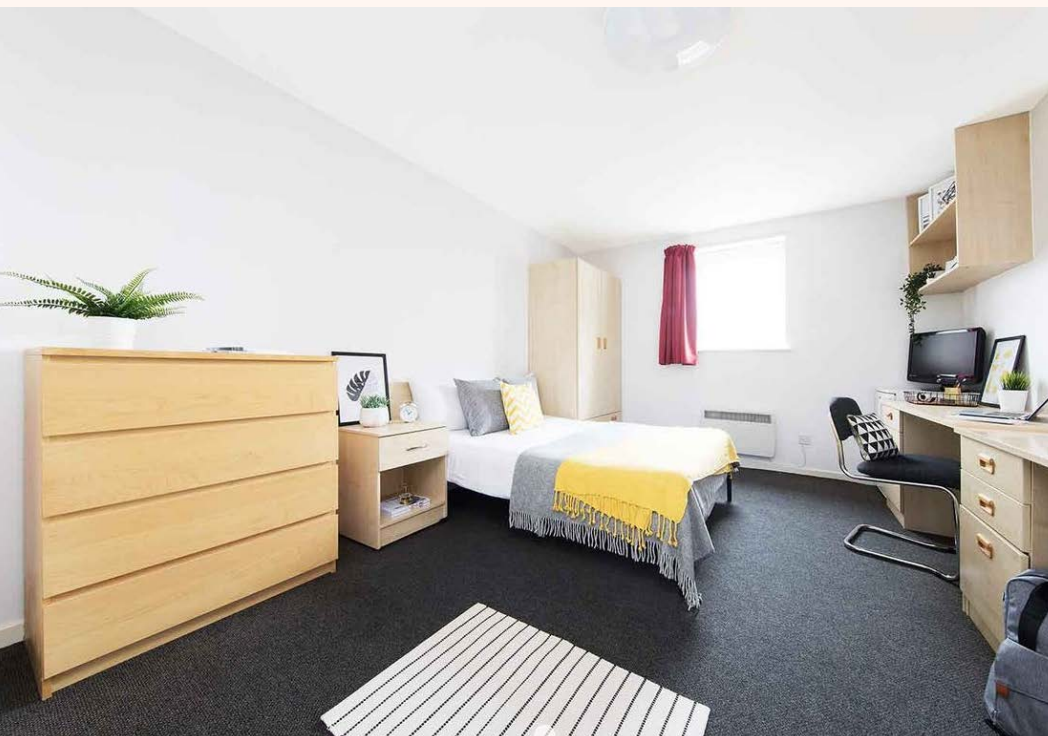

Atlantic Point

Liverpool

Why choose Atlantic Point

- A great price

- 24 hour security on site

- 15 min walk to college

- Short walk to Liverpool City Centre, Liverpool One, and Harbour

---