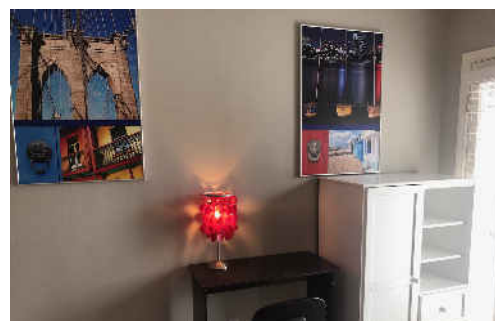

ACCOMMODATION IN SANTA BARBARA

STUDENT APARTMENTS - LA BREZZA

ACCOMMODATION TYPE:

Single room(s), twin room(s), 2-bedroom apartments, shared bathrooms, private kitchen for the apartment, lounge/ communal area, TV in the common area

SERVICES AVAILABLE:

Laundry (extra charge), Wi-Fi, linen and towels, cleaning service

EXTRA COST OF SERVICES:

No

BEDROOM:

Wardrobe/ closet, desk, lamp, chair

KITCHEN:

Fridge, oven, stovetop, toaster, cutlery & crockery, kitchen utensils

FACILITIES:

Card operated laundry facilities ($5 for card plus recharge)

EXTRA COST OF FACILITIES:

No

FAMOUS LANDMARKS NEARBY:

West Beach

VISITORS OR GUESTS ALLOWED?

Yes

NOISE RESTRICTIONS?

Yes (From 22:00 every day)

SMOKING ALLOWED IN THE RESIDENCE?

No

24-HOUR SECURITY?

Yes

ROOM CLEANING:

Once a week

LINEN CHANGING:

Once a week

AVAILABILITY:

Year-round

MINIMUM NUMBER OF WEEKS?

No minimum

CHECK-IN AND CHECK-OUT TIMES:

Check-in: Saturday 14:00 - 22:00 / Check-out: 11:00

ROOM DEPOSIT?

Yes. Credit card required

ACCOMMODATION LOCATION	By foot	By bike	By bus	By subway/train
Time to the school (Santa Barbara):	20 minutes	10 minutes	10 minutes	N/A
Time to the nearest café / restaurant:	10 minutes	5 mins	5 mins	N/A
Time to the nearest supermarket:	10 mins	5 mins	N/A	N/A
Time to the nearest post office:	N/A	N/A	N/A	N/A
Time to the nearest ATM / bank:	20 mins	10 mins	20 mins	N/A
Time to the nearest sports center:	20 mins	10 mins	10 mins	N/A
Time to the nearest hospital:	30 mins	20 mins	20 mins	N/A
Time to the city center:	N/A	N/A	N/A	N/A
Time to the main airport:	N/A	N/A	20 mins	N/A