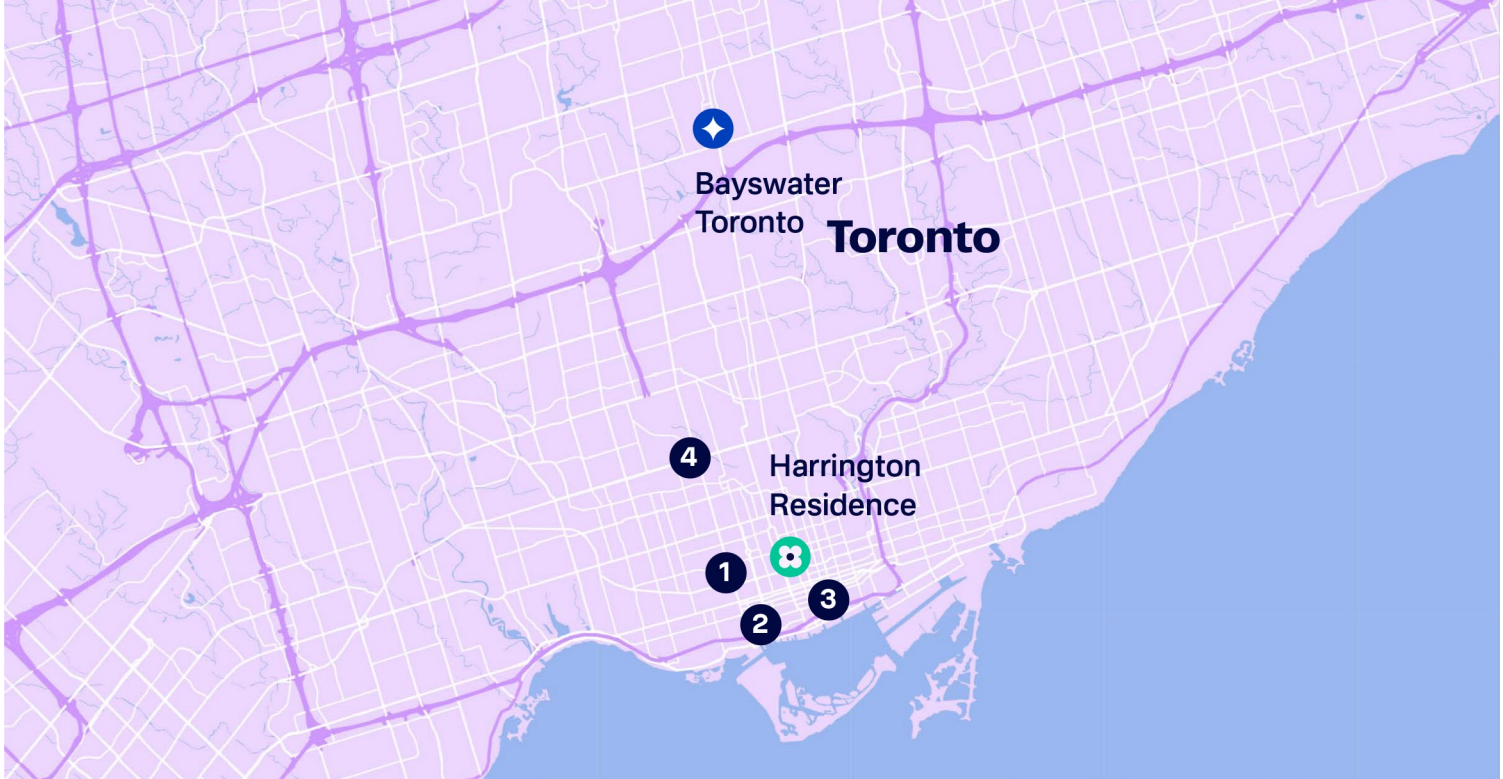

Harrington Residence

Toronto

Why choose Harrington Residence

Modern, safe and secure accommodation

Fantastic location for you to explore all that Toronto has to offer

Friendly and welcoming environment

Upbeat, international atmosphere, making it a great place to meet people from all over the world

The area

The student residence is located at Bloor and Sherbourne and is within a short distance of many major attractions and 30 minutes from the school. There are grocery shops and cafes within a 4-min walk. To get to the school take Line 1 towards Finch Station from Bloor-Yonge, disembarking at North York Centre.

Getting around

To the school

30 minute by public transport.

From the airport by public transport

60 minutes, taking the Union Pearson Express from the airport to downtown Toronto, followed by the bus or subway straight to your accommodation.

Bayswater airport transfer available on booking.

Toronto travel information

Toronto travel information can be found at: www.ttc.ca/

Travel times:

◆ Bayswater Toronto	30 mins	🚌
① Kensington Market	44 mins	🚶
② CN Tower	30 mins	🚌
③ Distillery District	25 mins	🚌
④ Casa Loma	24 mins	🚌